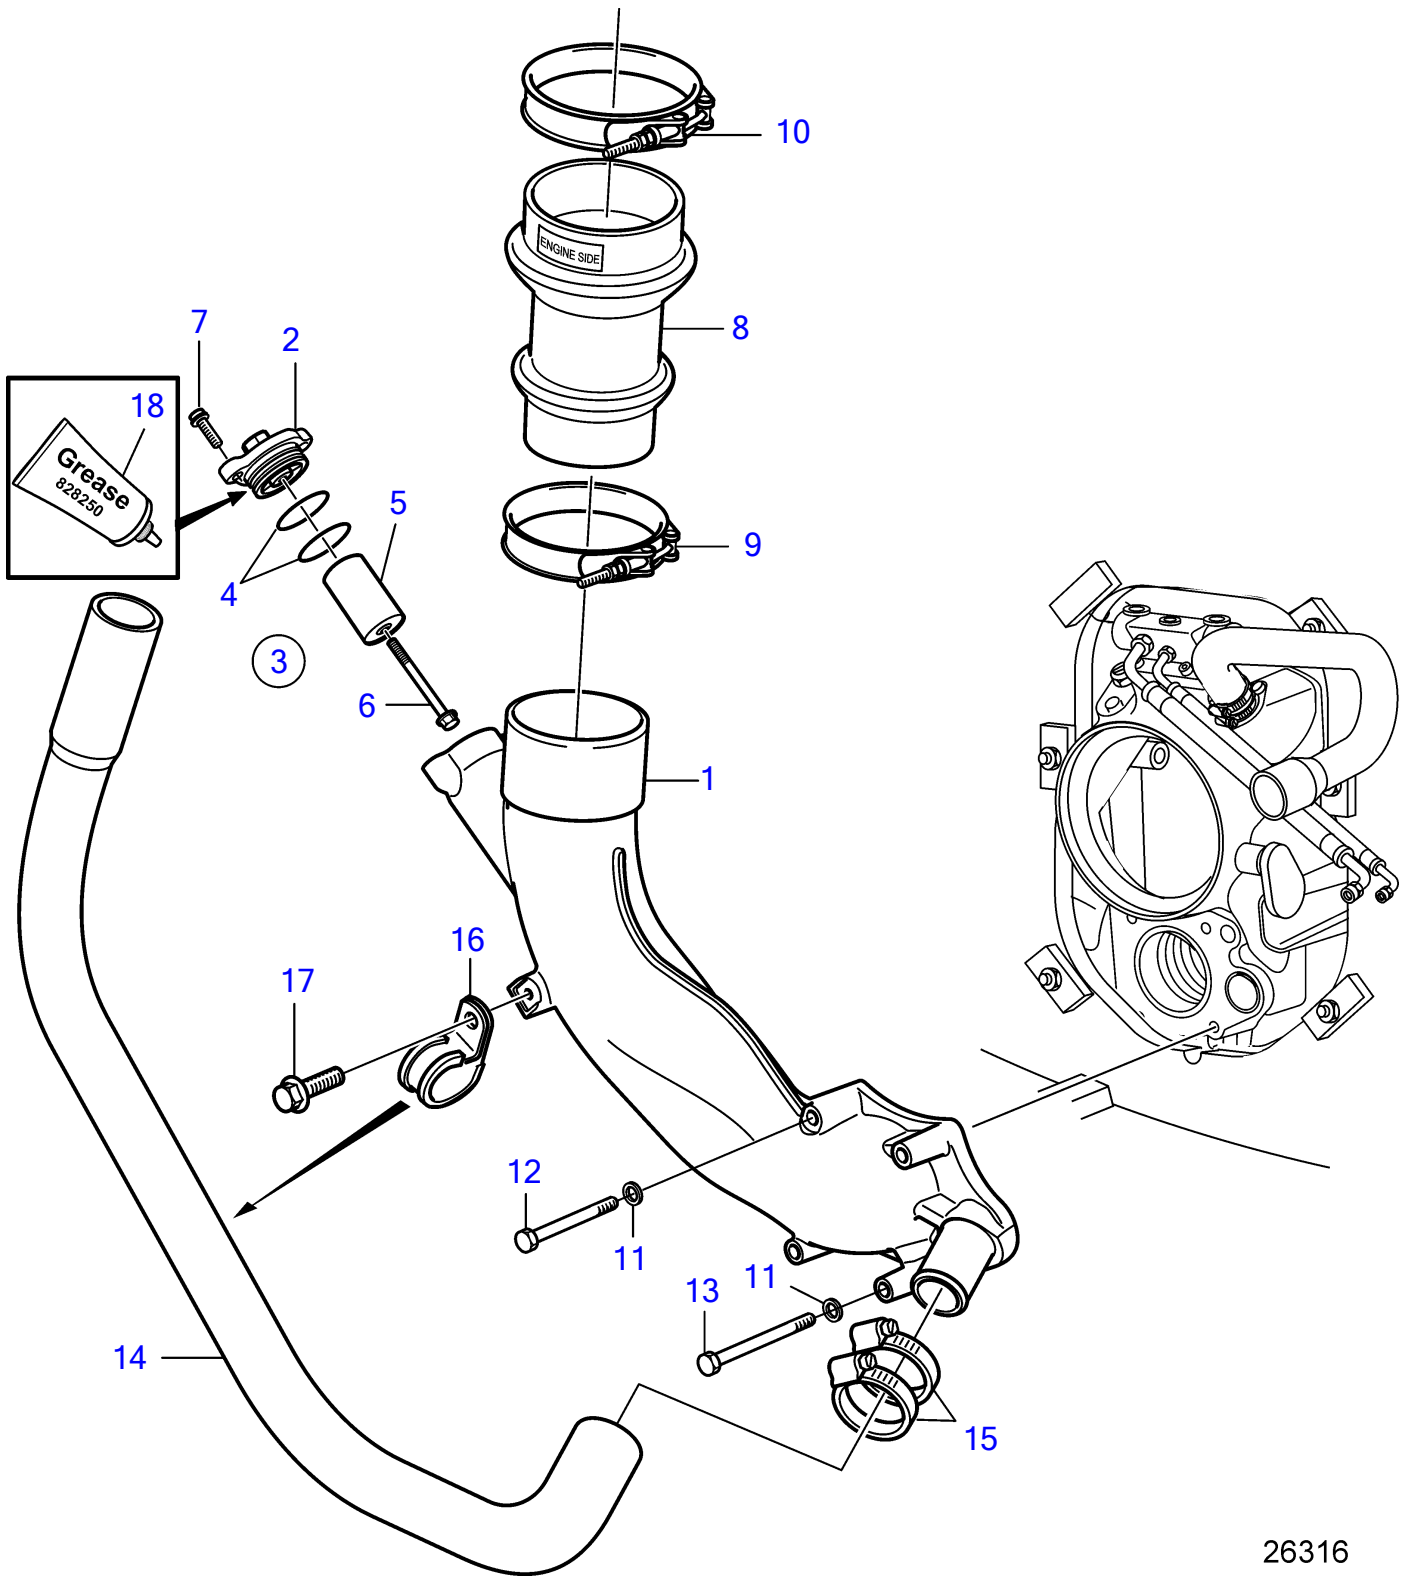

D4-225A-F, D4-260A-F, D4-300A-F

26316

D4-225A-F, D4-260A-F, D4-300A-F

REF	PART NO.	QTY	DESCRIPTION	SEE SEC.	NOTES
1	21114146	1	Exhaust pipe		
2	21700007	1	Cover		
3	21868040	1	Anode kit, zinc		
	21868041	1	Anode kit, magnesium		
	21868042	1	Anode kit, aluminum		
4	976042	2	• O-ring		
5		1	• Anode		
6	981497	1	Flange screw		
7	984257	2	6 point socket screw		
8	3584167	1	Exhaust hose		For D4 engines.
	3584168	1	Exhaust hose		For D6 engines.
9	3817485	1	Hose clamp		
10	3817484	1	Hose clamp		For D4 engines.
	3817486	1	Hose clamp		For D6 engines.
11	984391	4	Washer		
12	984367	2	Hexagon screw		L=70mm
13	984700	2	Hexagon screw		L=90mm
14	21768904	1	Hose		
15	961671	2	Hose clamp		
16	984474	1	Clamp		
17	948746	1	Flange screw		
18	828250	X	Lubricating grease		
			• Bulletin P-18-4-6	P-18-4-6-EN	Water resistant grease for grease gun